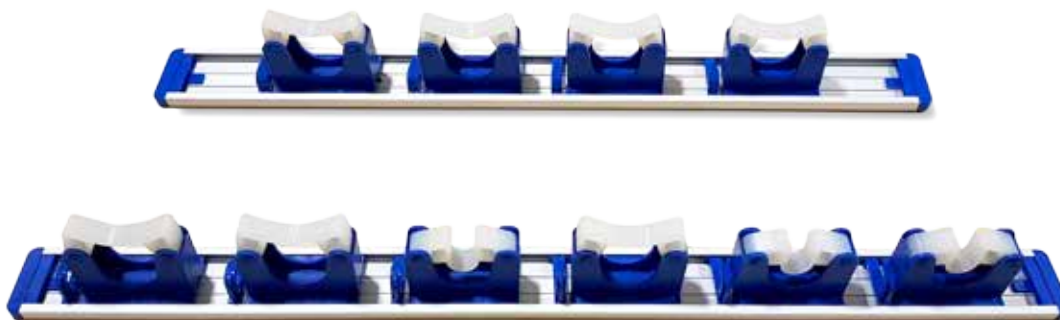

Adjustable brackets

Wall fixing screws

MOP HOLDERS - CMP4/CMP6

Organize your cleaning mops efficiently with holding up to 4 or 6 items using the Charnock Mop Holders.

Features

- Heavy-duty aluminum construction
- Adjustable brackets
- Wall fixing screws.

Model No	Holding Capacity
CMP4 / CMP6	4 / 6