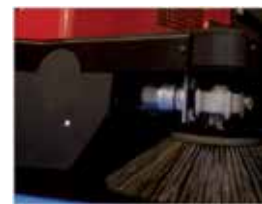

Kit carpet

HOURLY PERFORMANCE

2600 M²/H

300 M²/H

Model No (U.M)	Maximum Cleaning Width (mm)	Hopper Capacity (ltr)	Hopper Unloading	Filtering Surface (m²/h)	Engine / Power	Installed Power (Hp/kW)	Batteries (n.-V-A)	Traction	Dimensions (mm)	Weight (kg)	Dust Filter Shaker
SLALOM E	1100	50	Manual	3	Battery 24V	0,97	12-115 (5h) 4-6-180(5h)	Rear Electronic	123x78x112	185	Electric