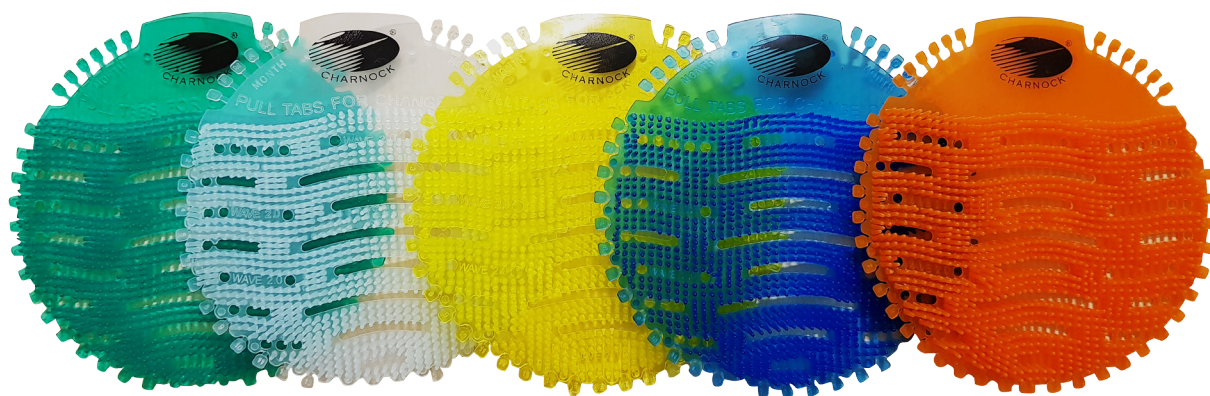

## Urinal Mat - C-UM

11mm bristles

Perfumed urinal mat helps prevent the ingress of chewing gum, paper etc. blocking the urinal outlet while adding a subtle fragrance and freshness to the washroom.

**HOW TO USE:** Tear open the urinal mat package, Lay the mat on urinal, Replace with a new mat in every 25 - 30 days

### Advantages

- Anti-Splash 11mm Bristles to avoid splashes
- Cost-effective
- Make restrooms smell cleaner & fresher
- Urinal mat does not allow body parts, chewing gum, cigarettes, wrappers or any other refuse to go inside the pipeline
- Its flexible design enables an easy fit into any urinal
- Save on any unwanted blockage costs

Model No	Fragrances	Dia
C-UM	Green Apple, Honey, Lime, Aqua Blue, Orange	16.5 cms