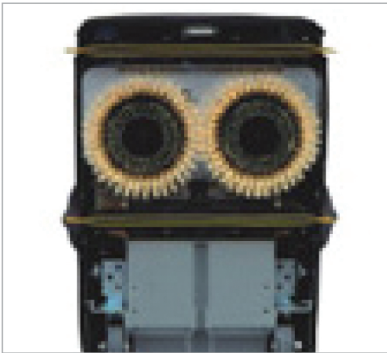

COMPACT SCRUBBER & DRIER - **TURBOLAVA 35 PLUS**

Dirty Water Tank

Simple Brush Access

Simple To Use Operator Handle

Easy Tank Filling Access

The Turbolava 35 plus is the ideal scrubber drier for small to medium sized floors where there is lots of free space or where you have to navigate around tables, desks, machinery, or beds. It is the ideal cleaning solution whether for a daily clean, a scheduled deep clean or the occasional emergency spill cleanup – a few passes and you are back in operation. And, its' rugged construction in high quality parts means it will go on making cleaning a pleasure for a long time.

The Turbolava 35 plus has two inclined counter rotating brushes that will remove even the toughest dirt using only a minimum of detergent. Two squeegees positioned front and rear, allow you to dry in both the forward and backward direction and to get even closer to skirting boards. There are a wide variety of attachments – brushes, pad holders, colour coded pads, micro fiber pads - that give you the flexibility to cover all your floor maintenance needs from stripping, to cleaning and polishing. If you are maintaining floors in restaurants, pubs, retail shops, offices, fitness centres, nursing homes or have a domestic cleaning service, the turbolava 35 plus will give you better results quickly and economically. Storage, movement from one location to another within a site, or movement from site to site by car is not a problem because of turbolava's compact size and low weight.

Turbolava 35 plus means clean, dry, and safer floors in no time at all!

HOURLY PERFORMANCE **1400 M²/H**

Model No	Brush Motor	Vac Motor	Power	Working Width	RPM	Capacity	Depression	Weight	Size
TURBOLAVA 35 PLUS	230V 50 / 60Hz	Triple Vacuum	230V AC 50Hz	350mm	550 rpm	4+ 4L	1000mm	18 Kgs	510 x 360 x 290mm