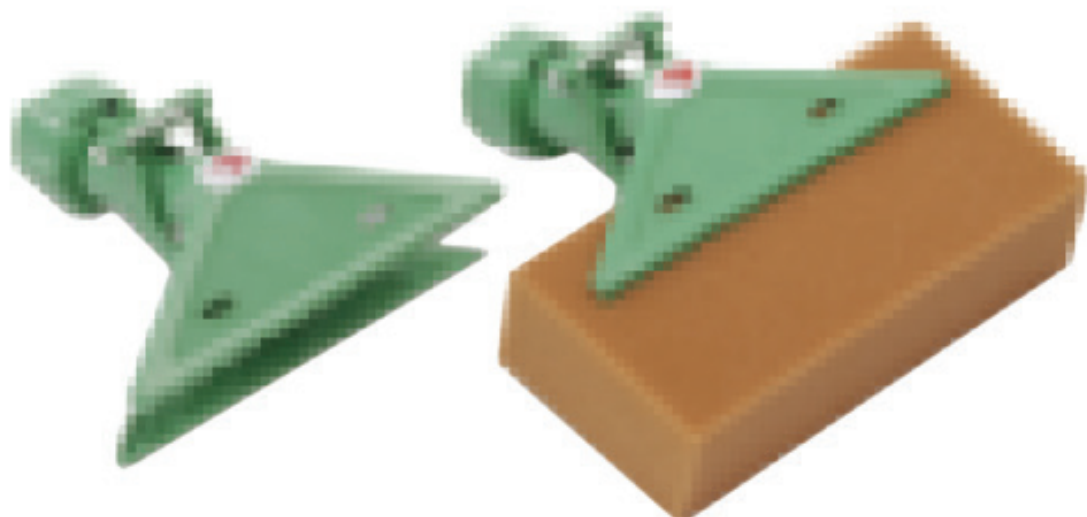

**Pole Clamp – C 72**

**Technical Specification**

Model No.	Description	Dimensions (L x W x H)
C 72	Pole Clamp	180 mm