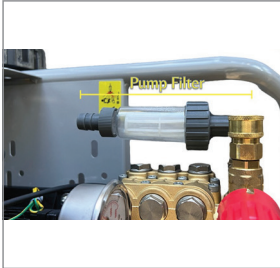

High Pressure Jet – CCW 3200

Pump Filter

Manual & Auto Switch

10 Meter Hose

Transit Wheel

The Charnock CCW 3200 High-Pressure Cleaner is highly specialized multifunctional machines with exceptionally reliable safety assurance. Our High pressure is engineered to deliver superior cleaning through controlled water pressure and flow. Designed with robust pumps, durable components and energy efficient motors, the machine ensures consistent performance for both light duty and heavy-duty applications. The CCW 3200 High Pressure Cleaner is suitable for cleaning and washing big warehouses, supermarkets, malls, farmhouses, golf courses, hotels, hospitals, swimming pools, cars etc.

Standard accessories include appropriate size of hoses, spray lances, nozzle and trigger guns.

Features:

- The pump filter protects the pump motor and other internal components from damage caused by dirt, sand, or other particles. This helps the pump last longer and reduces the likelihood of malfunctions.
- Easy assembly enhances user experience.
- Ensures secure and efficient transmission of high pressure water through accurate connections.
- Manual and auto switch provides ease of use.
- Water filter prevents dirty particles from water source.
- 10 meters long and Durable hose.
- The design feature speeds up the process and provide ease of use.

Technical Specification

Model No.	Power	Motor Power	RPM	Pressure	
CCW 3200	380 V - 50 Hz	5500 W	1450	200 Bar	
Hose Length	Water Delivery Rate	Max. Water Inlet Outlet Temp.	Power Cable	Weight	Dimensions (L x W x H)
10 Mtrs	900 Ltrs/h	40°C	5 Mtrs	75 Kgs	700 x 450 x 960 mm